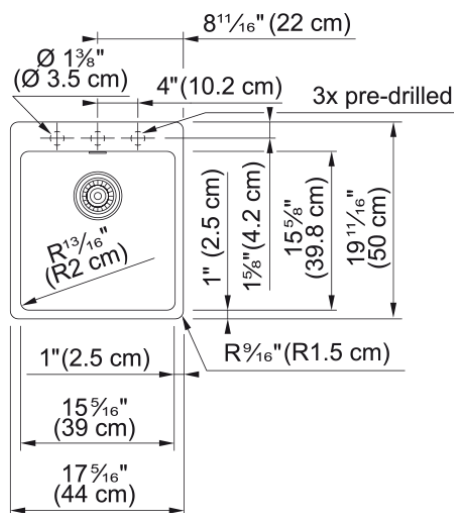

Maris Dual Mount Sink - MAG61015-CHA | 114.0687.057

Technical Data

Aspect

Sink type	Sink
Type of material	Granite
Number of bowls	1
Color	Champagne
Surface finish	None

Product Dimensions

Exterior size: right to left	17.323
Exterior size: front to back	19.685
Large bowl size: right to left	15.354
Large bowl size: front to back	15.748
Large bowl: depth	7.874

Installation

Minimum cabinet size	21"
----------------------	-----

Product specifications

Installation type	Undermount
Installation type	Topmount / drop in
Drain hole	3 1/2"
Position of drainer	No drainer

Product identification

Product brand	FRANKE
Product family	Maris
Collection	Maris
Certified by	IAPMO

Features

Drainers number	No drainer
Product reversibility	No
Faucet ledge	Yes

Strainer assembly included	No
Strainer assembly type	No waste kit
Overflow	No
Number of faucet holes	3 - pre-scored
Soap dispenser hole	No